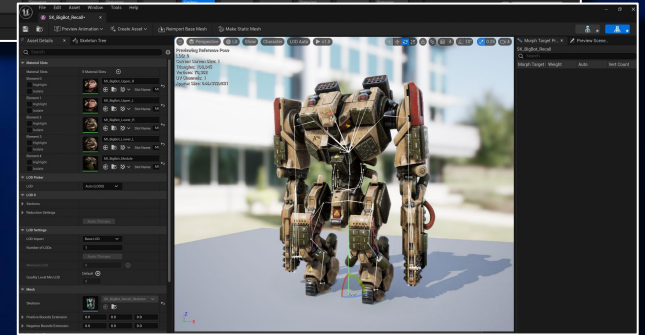

## UNREAL ENGINE FOR FORTNITE

**UEFN** is the evolution of Fortnite's Creative Mode, surpassing all the limitations of 'Creative 1.0' launched in 2018.

This powerful development tool allows for the integration of 3D models, images, animations, sounds, and other custom assets into playable islands, accessible to millions of **Fortnite** players worldwide.